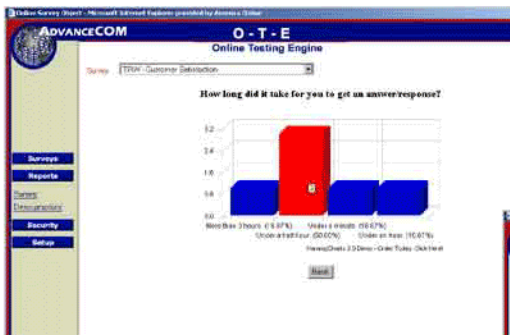

To meet the ever-changing market challenge and demands from clients, educators and training professionals, we developed an Online Testing Engine (OTE) with multifaceted functionality designed to meet the challenges of operating in a virtual learning and testing environment.

OTE is the most powerful test development engine on the market today designed for professionals who are looking for a tool to build and deploy professionally sophisticated question/response test banks.

No matter how complex or simple the test architecture you wish to deploy online, OTE has robust and scalable administrative functionalities to meet the demands of the educators, training professionals, and psychologist, as well as any industry looking for reliability, security and reassurance when collecting results in a virtual environment.